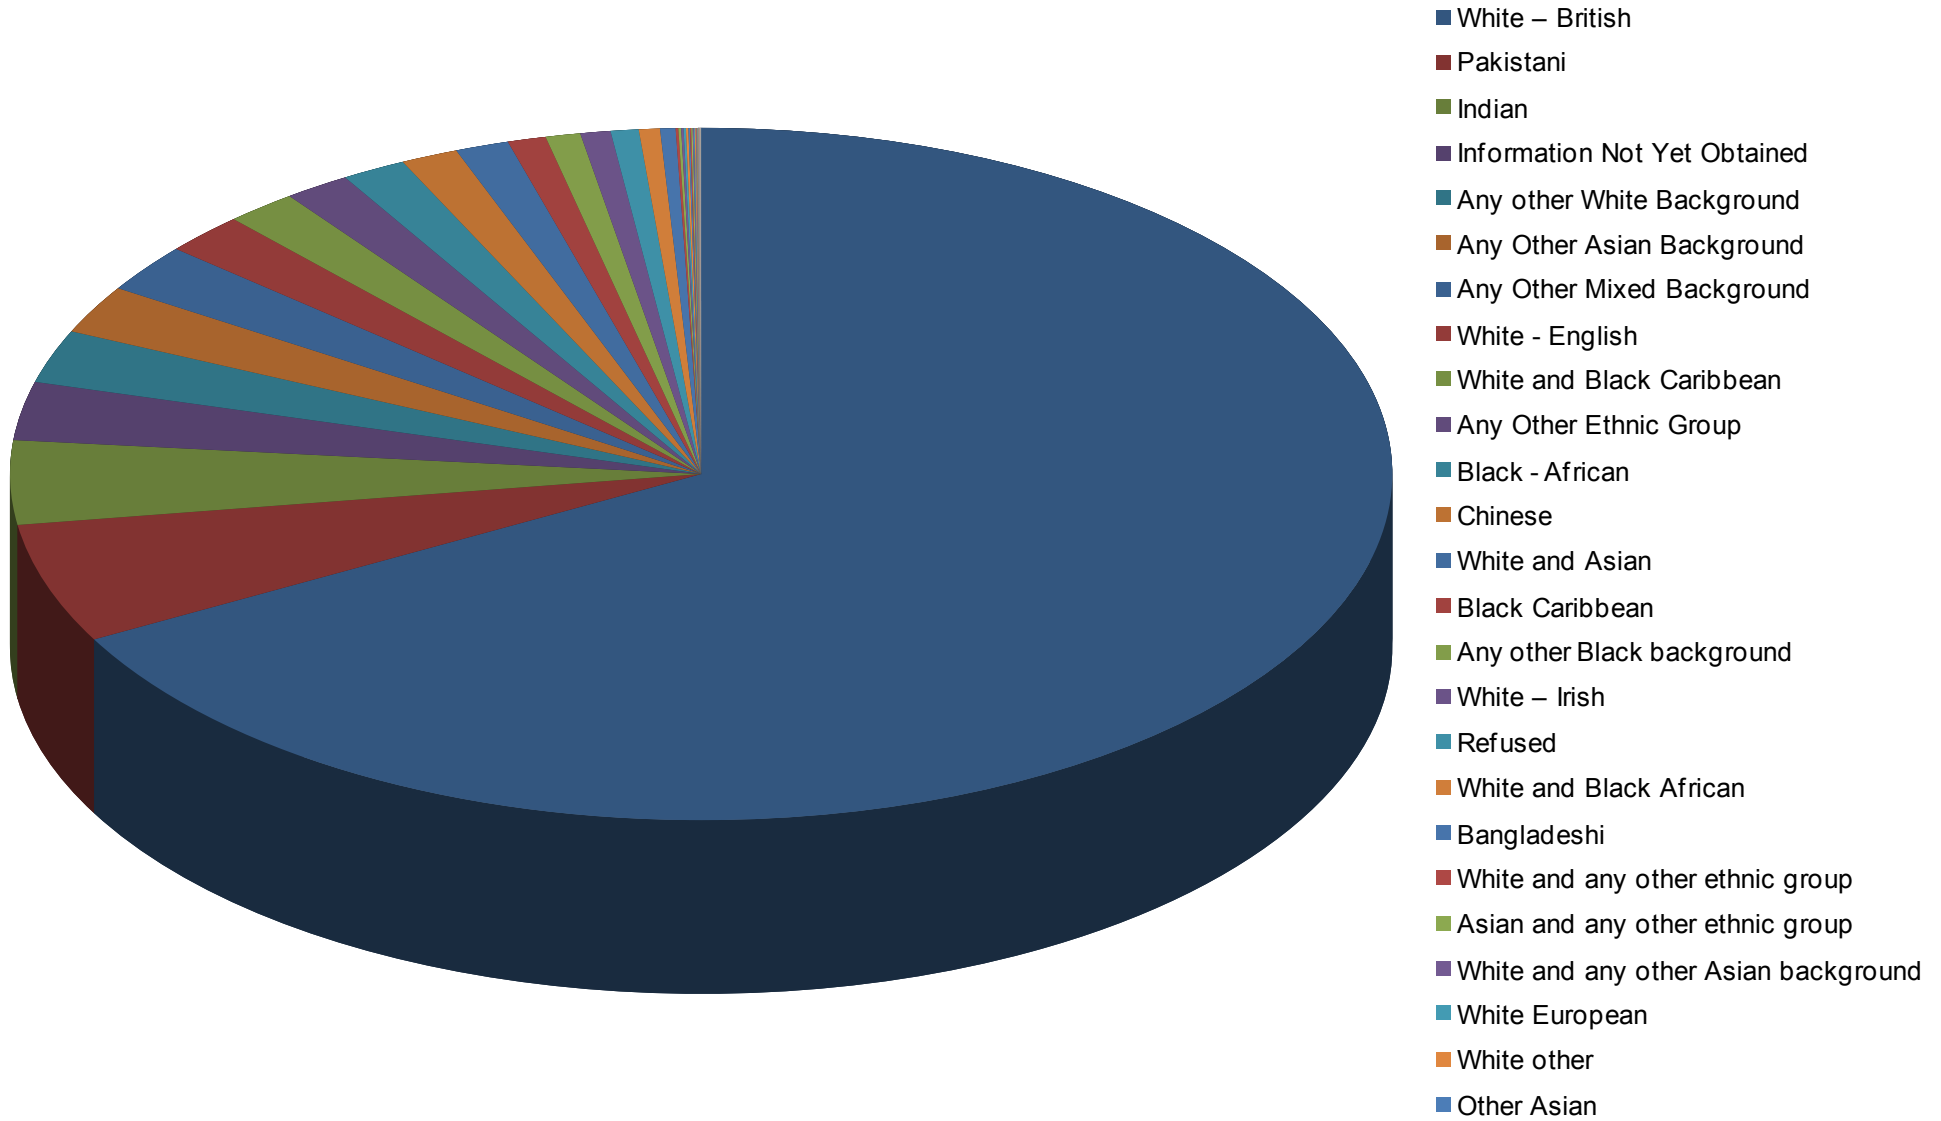

Row Labels	Count of UPN
3	138
4	1909
5	2884
6	2910
7	2928
8	2854
9	2814
10	2721
11	2691
12	2834
13	2956
14	2744
15	2791
16	2885
17	1523
18	1237
19	200
20	12
Total	39031

	F	M	Total	% F	% M
Count	19075	19956	39031	48.87%	51.13%

May 2015 - School Census

Row Labels	Count of UPN
White – British	26178
Pakistani	2178
Indian	1529
Information Not Yet Obtained	1063
Any other White Background	966
Any Other Asian Background	881
Any Other Mixed Background	876
White - English	745
White and Black Caribbean	650
Any Other Ethnic Group	603
Black - African	589
Chinese	523
White and Asian	489
Black Caribbean	350
Any other Black background	317
White – Irish	276
Refused	255
White and Black African	192
Bangladeshi	141
White and any other ethnic group	25
Asian and any other ethnic group	24
White and any other Asian background	22
White European	22
White other	21
Other Asian	15
Chinese and any other ethnic group	12
Arab other	12
Traveller of Irish Heritage	11
Other Pakistani	8
Gypsy / Roma	8
Any other mixed background	6
Other ethnic group	6
Greek	4
White and Indian	3
Japanese	3
Other Black	2
Iranian	2
Korean	2
White - Cornish	2
White Eastern European	2
Italian	2
Other White British	2
Turkish	2
White Western European	2
African Asian	1
Kashmiri Pakistani	1
Other Chinese	1
Asian and Black	1